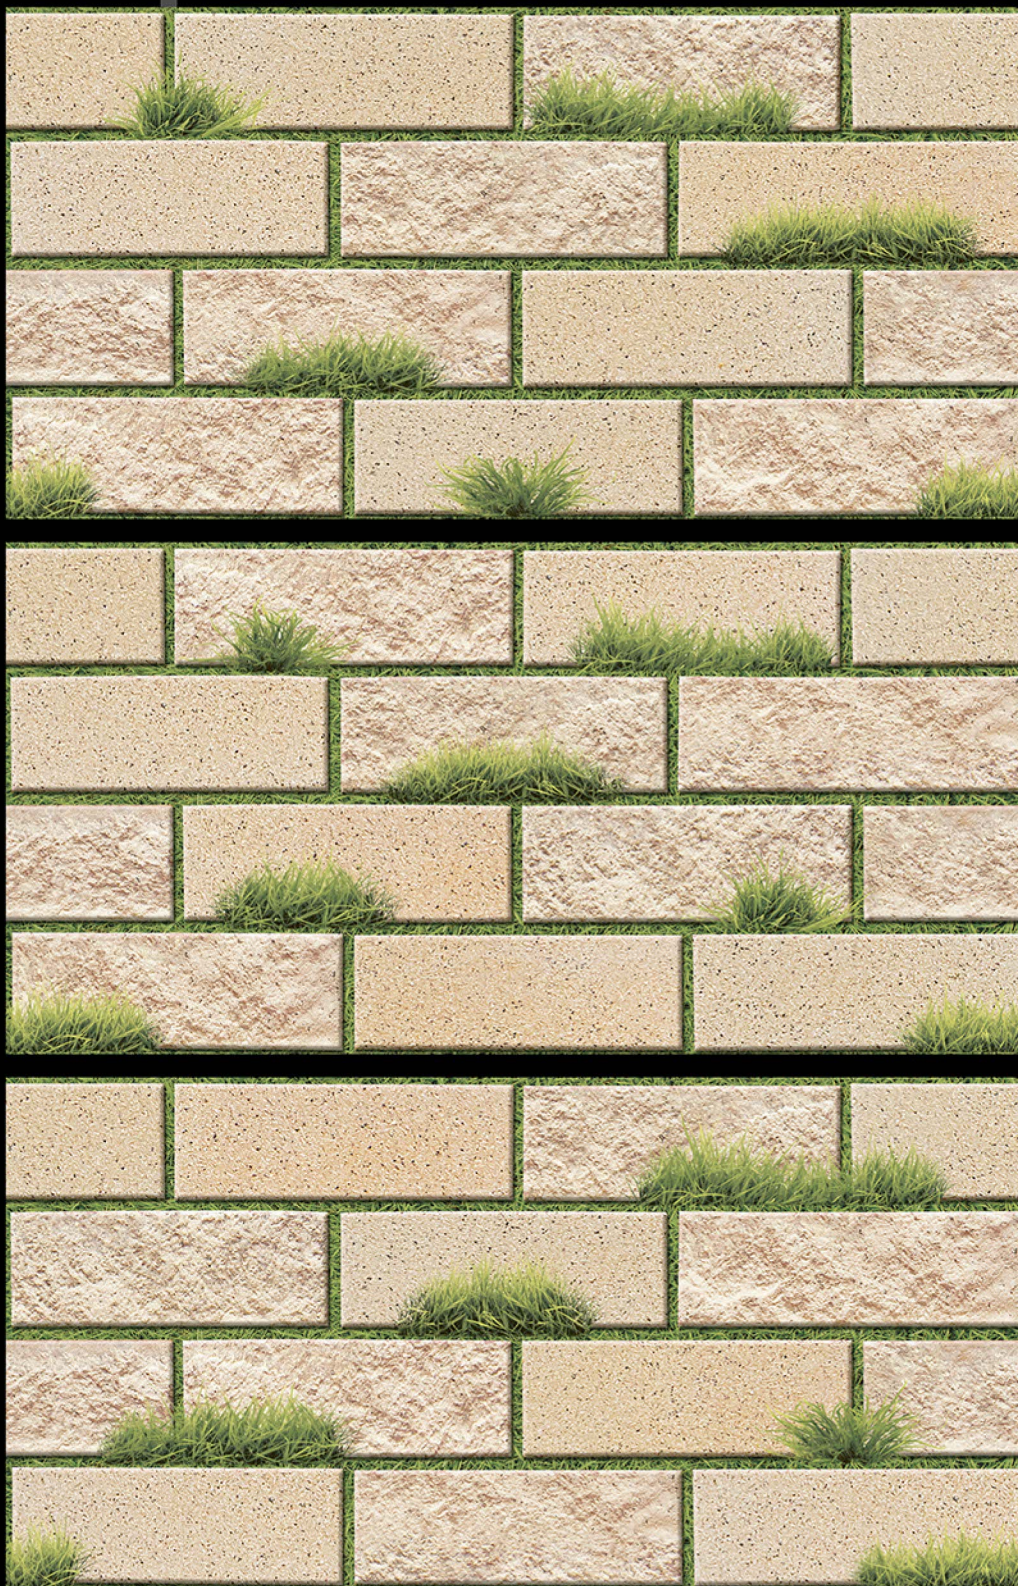

High Depth

ELEVATION TILES

300 X 600 MM

RUSTIC / RANDOM

Fire
Resistance

Zero
Maintenance

Eco
Friendly

Random
Design

MOSCOW - 12