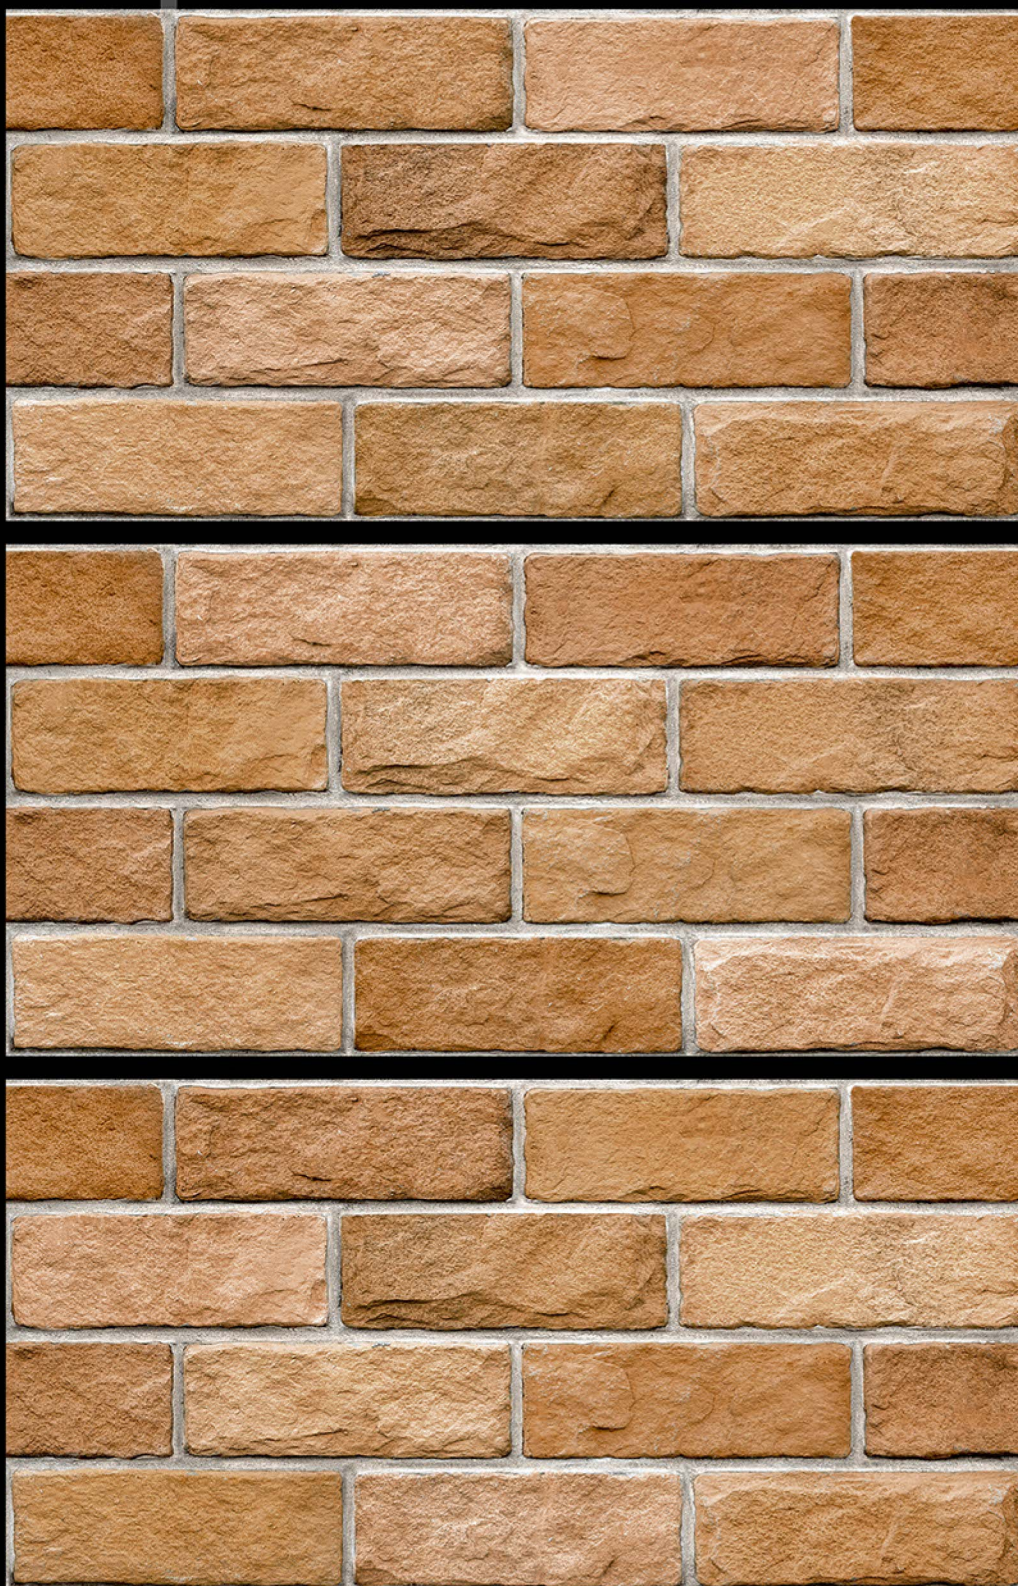

Random
Design

MOSCOW - 04

High Depth

ELEVATION TILES

300 X 600 MM

RUSTIC / RANDOM

Fire
Resistance

Zero
Maintenance