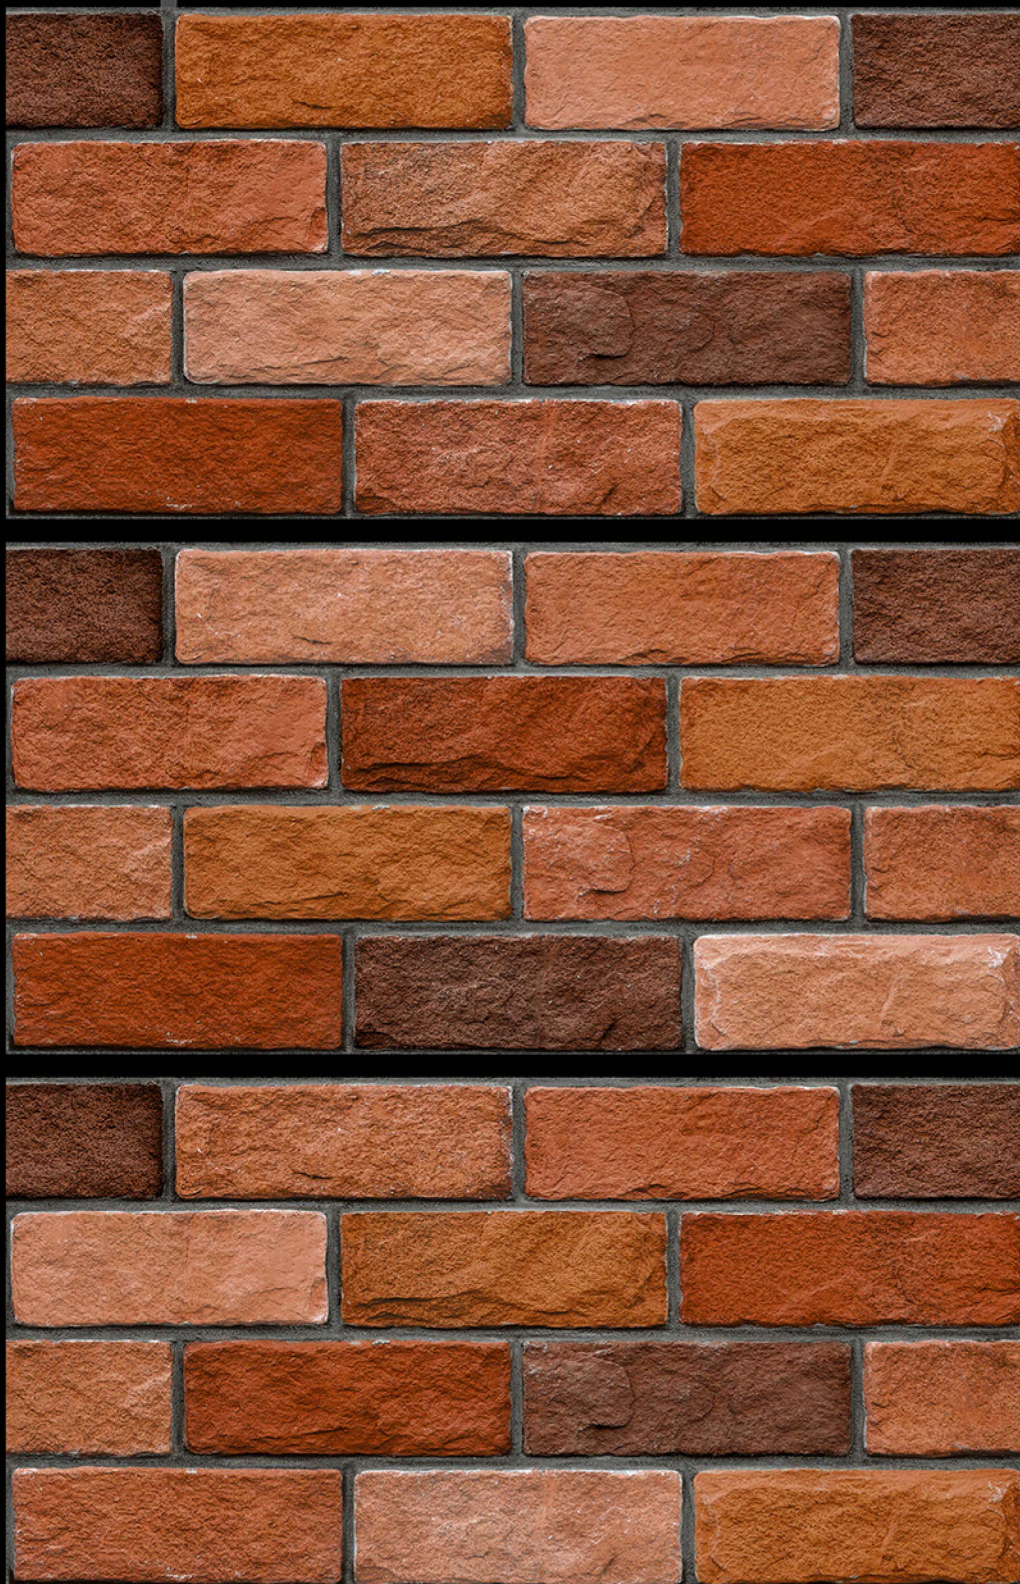

High Depth

ELEVATION TILES

300 X 600 MM

RUSTIC / RANDOM

Fire
Resistance

Zero
Maintenance

Eco
Friendly

Random
Design

MOSCOW - 04