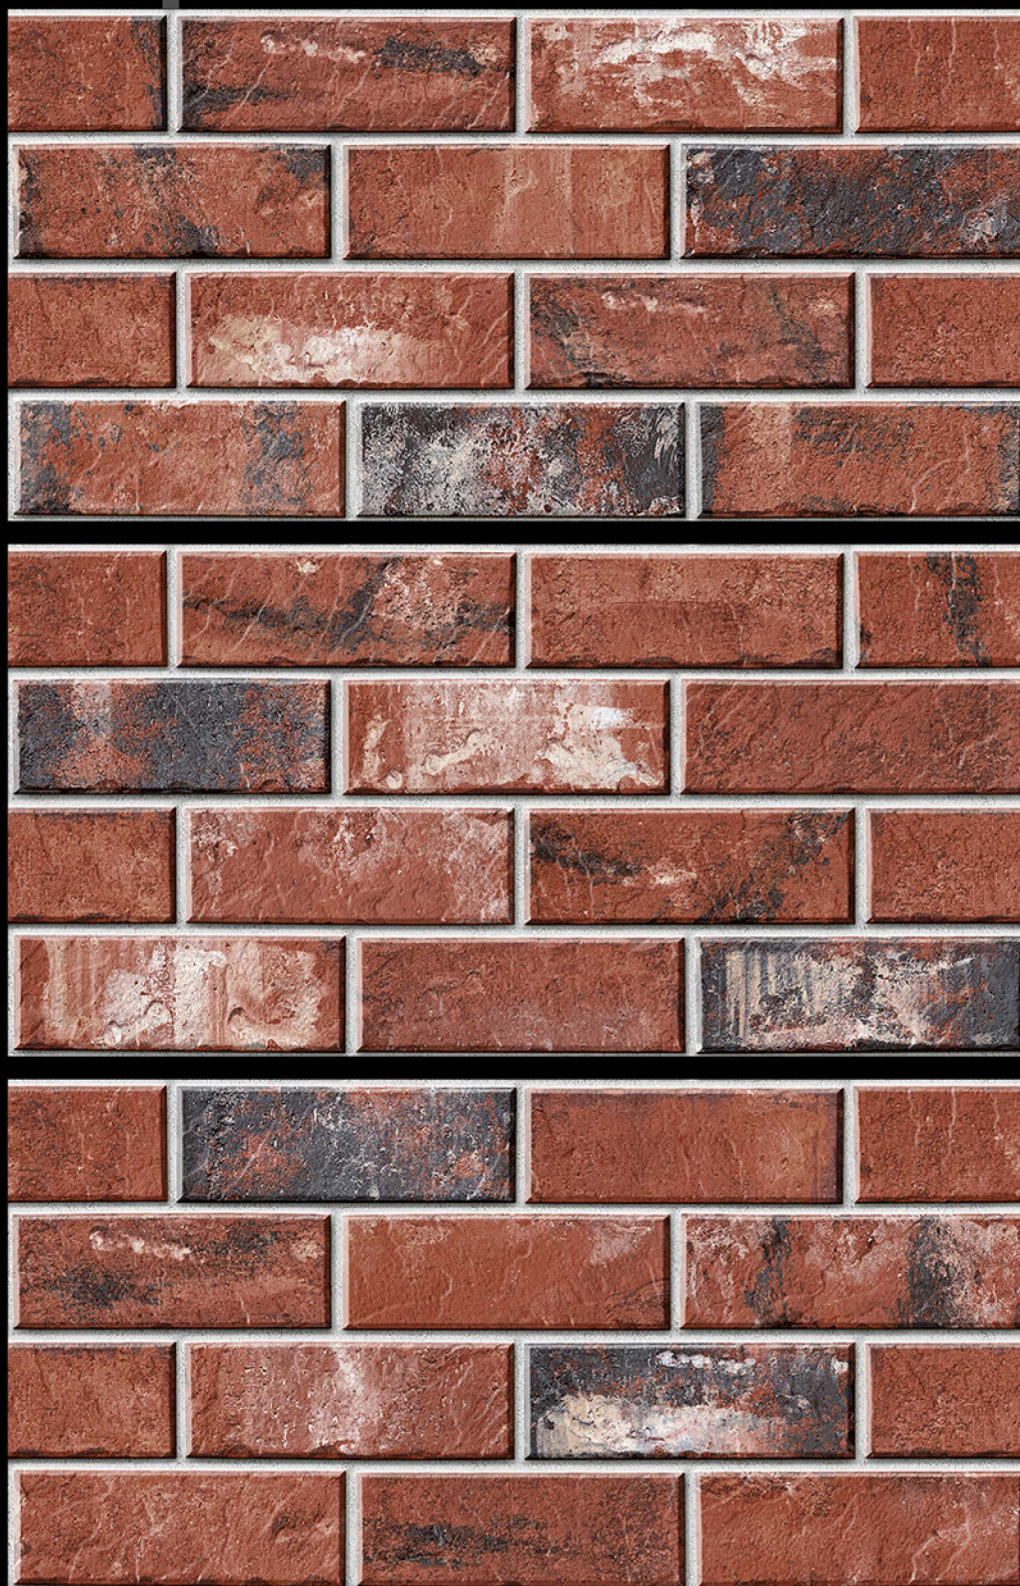

High Depth

ELEVATION TILES

300 X 600 MM

RUSTIC / RANDOM

Fire
Resistance

Zero
Maintenance

Eco
Friendly

Random
Design

MOSCOW - 17