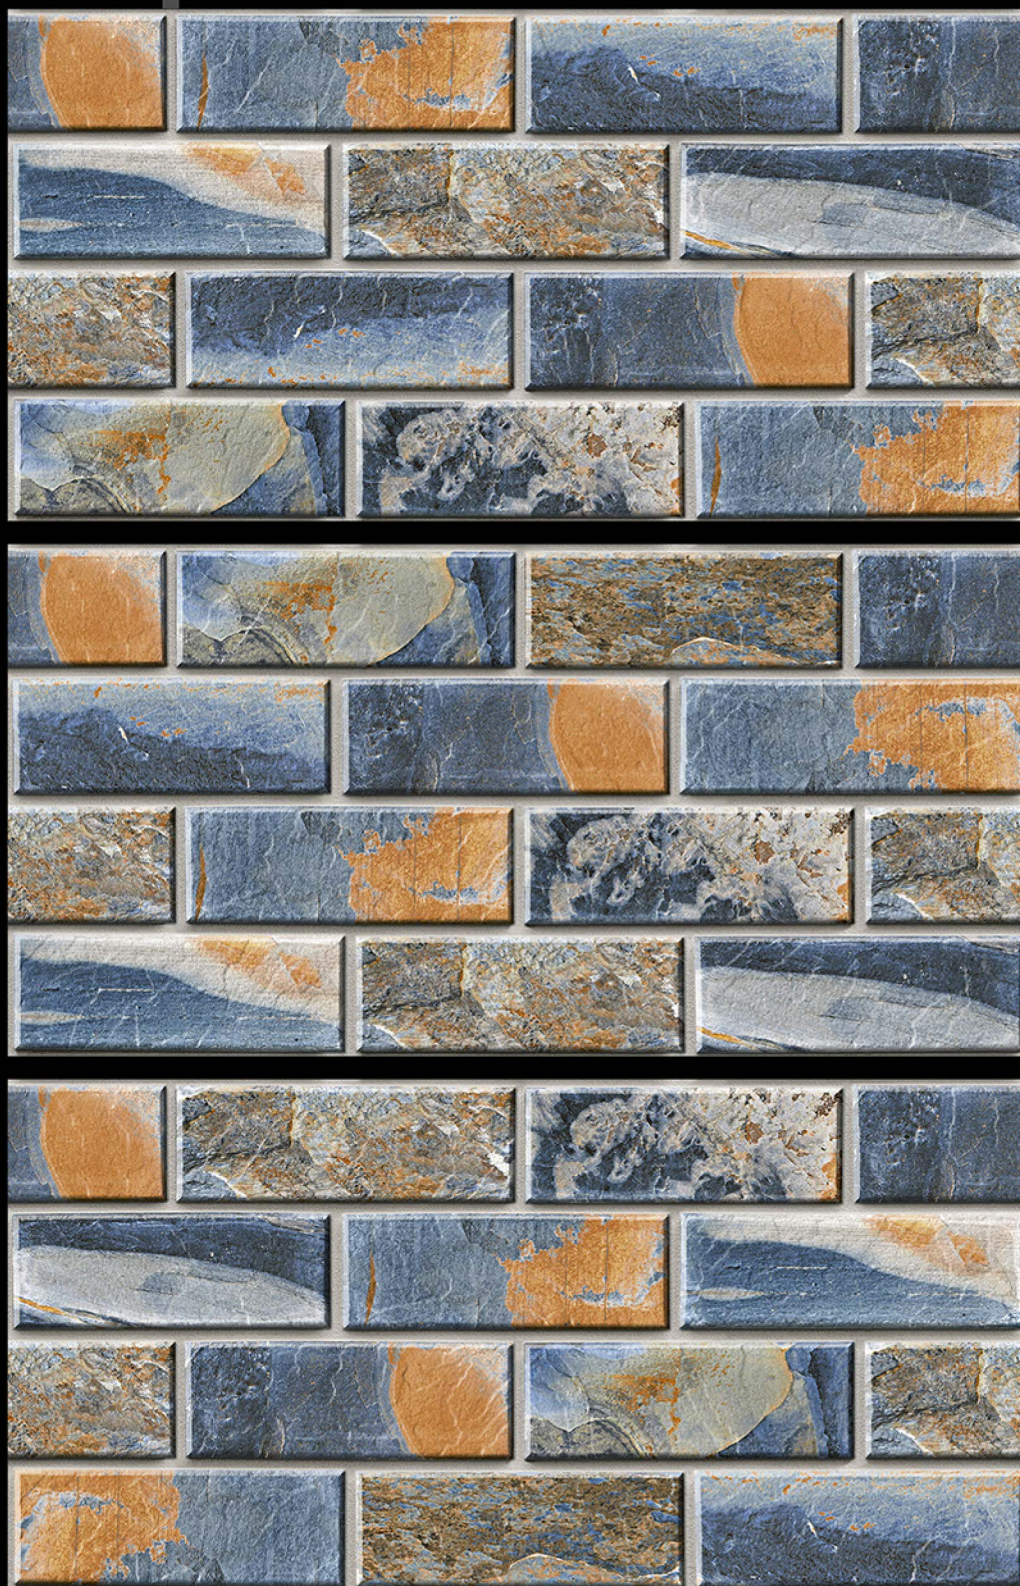

High Depth

ELEVATION TILES

300 X 600 MM

RUSTIC / RANDOM

Fire
Resistance

Zero
Maintenance

Eco
Friendly

Random
Design

MOSCOW - 15