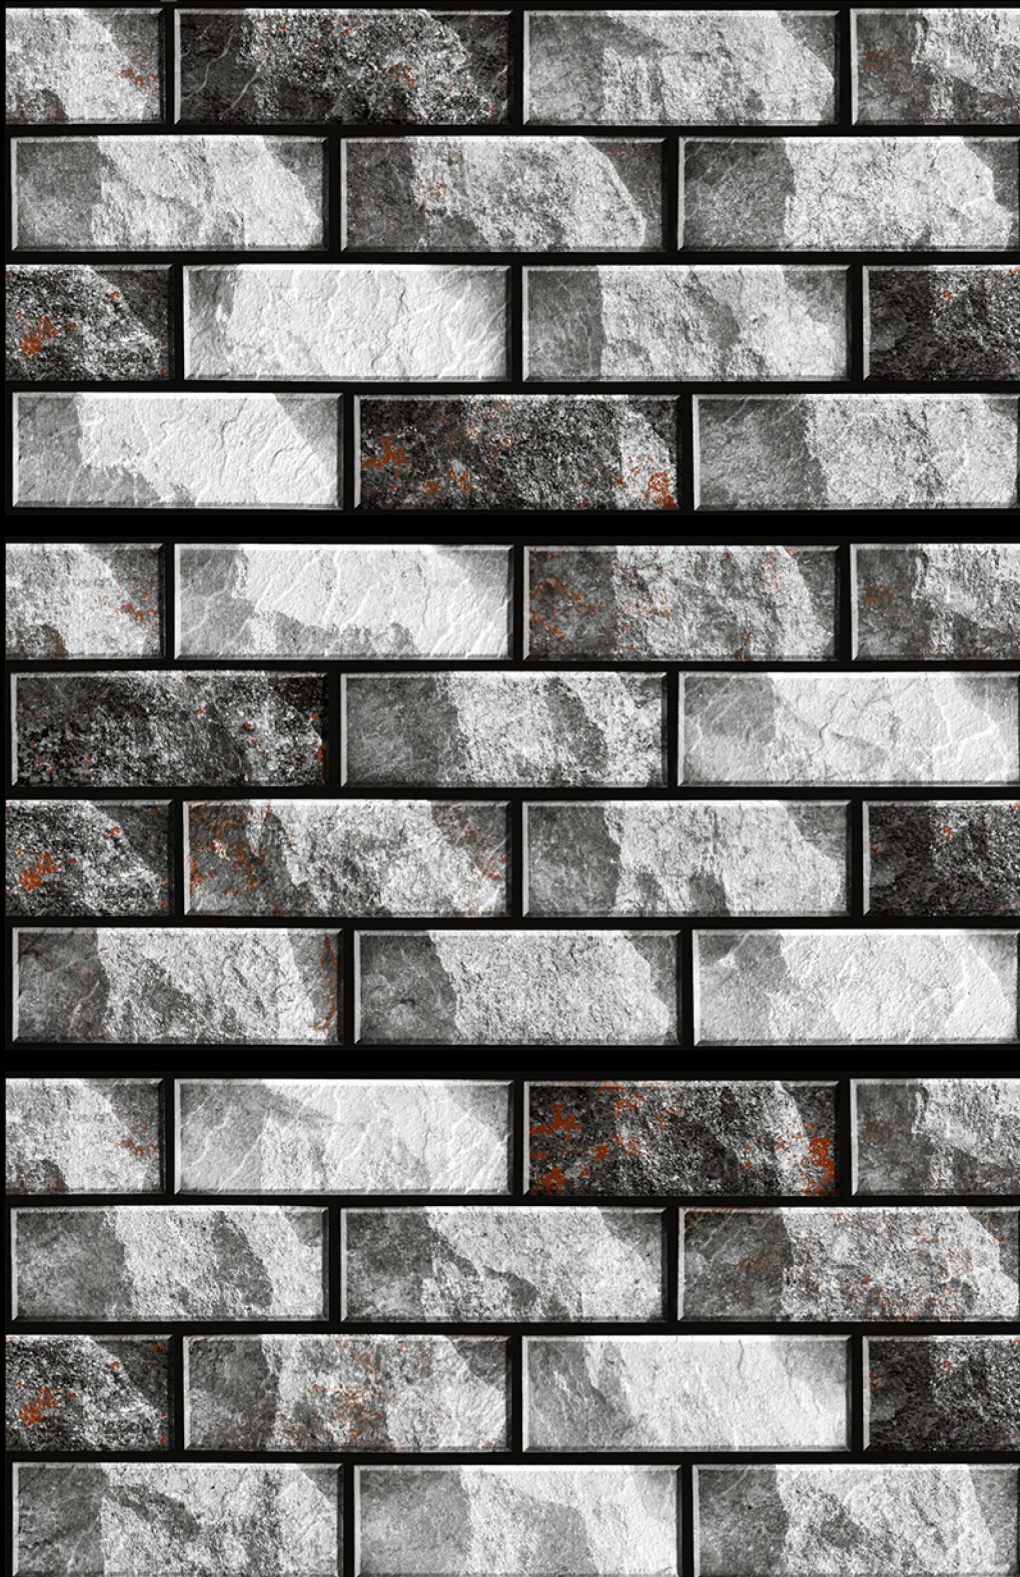

High Depth

ELEVATION TILES

300 X 600 MM

RUSTIC / RANDOM

Fire
Resistance

Zero
Maintenance

Eco
Friendly

Random
Design

MOSCOW - 19