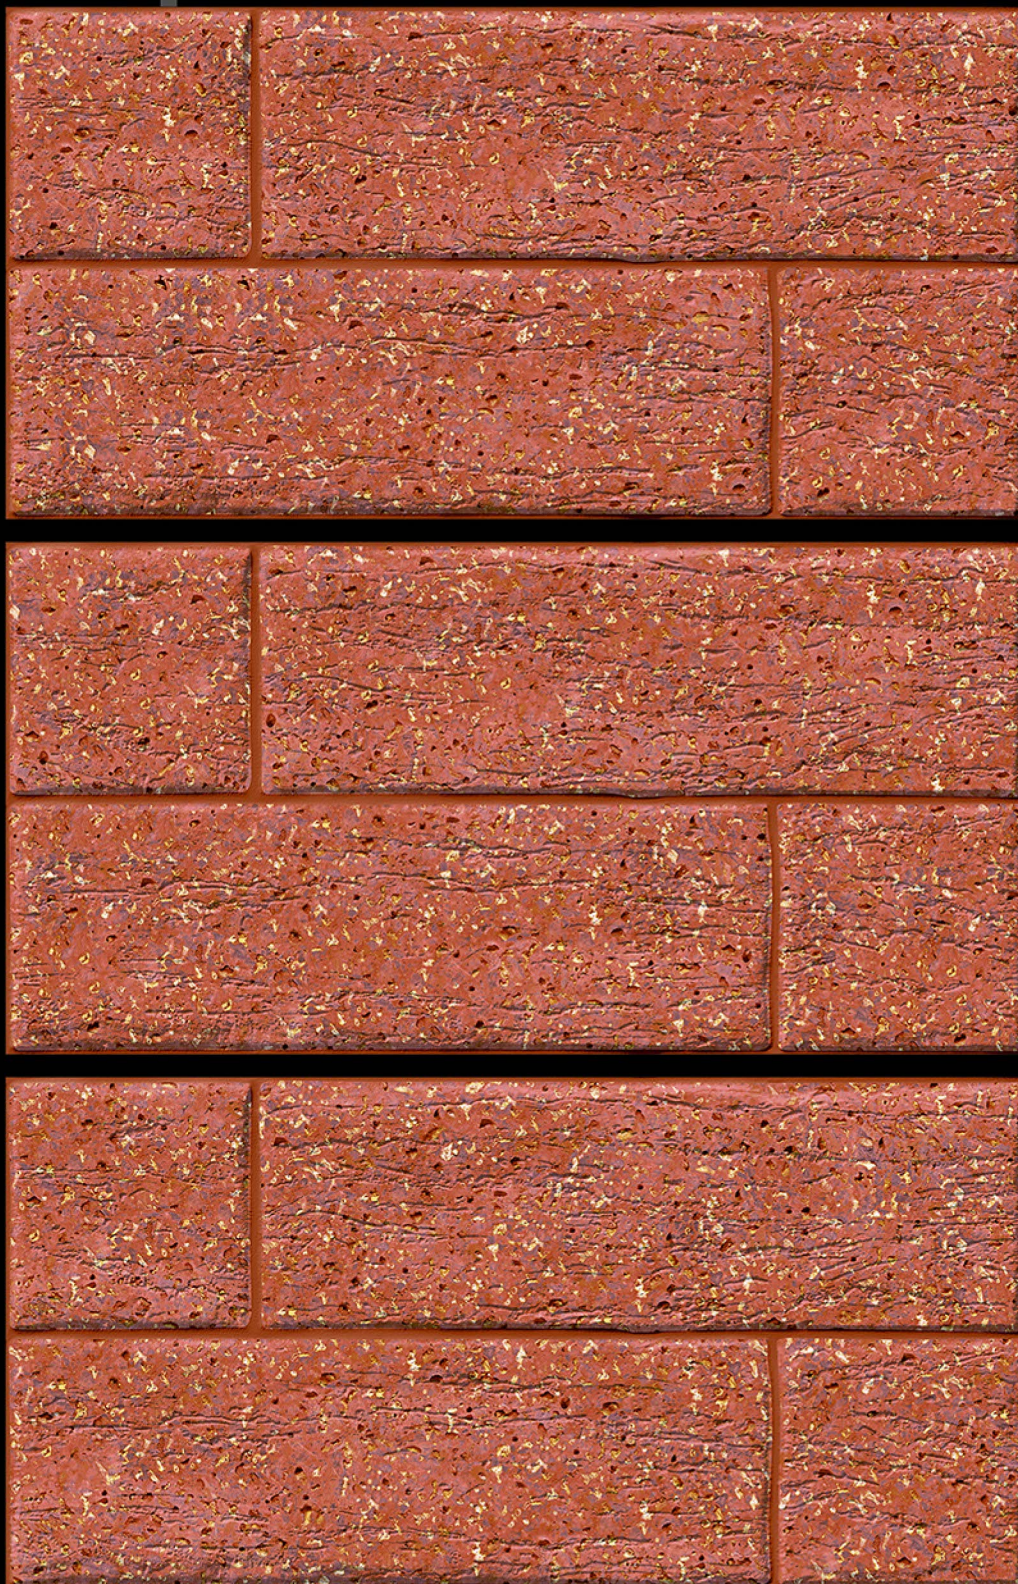

High Depth

ELEVATION TILES

300 X 600 MM

RUSTIC / RANDOM

Fire
Resistance

Zero
Maintenance

Eco
Friendly

Random
Design

VENICE -10A