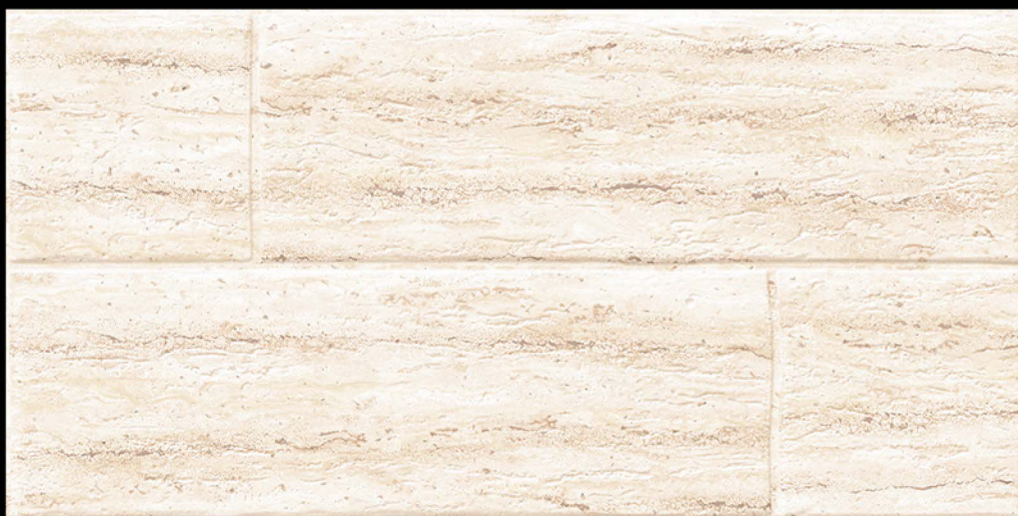

Random
Design

VENICE - 04 A

High Depth

ELEVATION TILES

300 X 600 MM

RUSTIC / RANDOM

Fire
Resistance

Zero
Maintenance