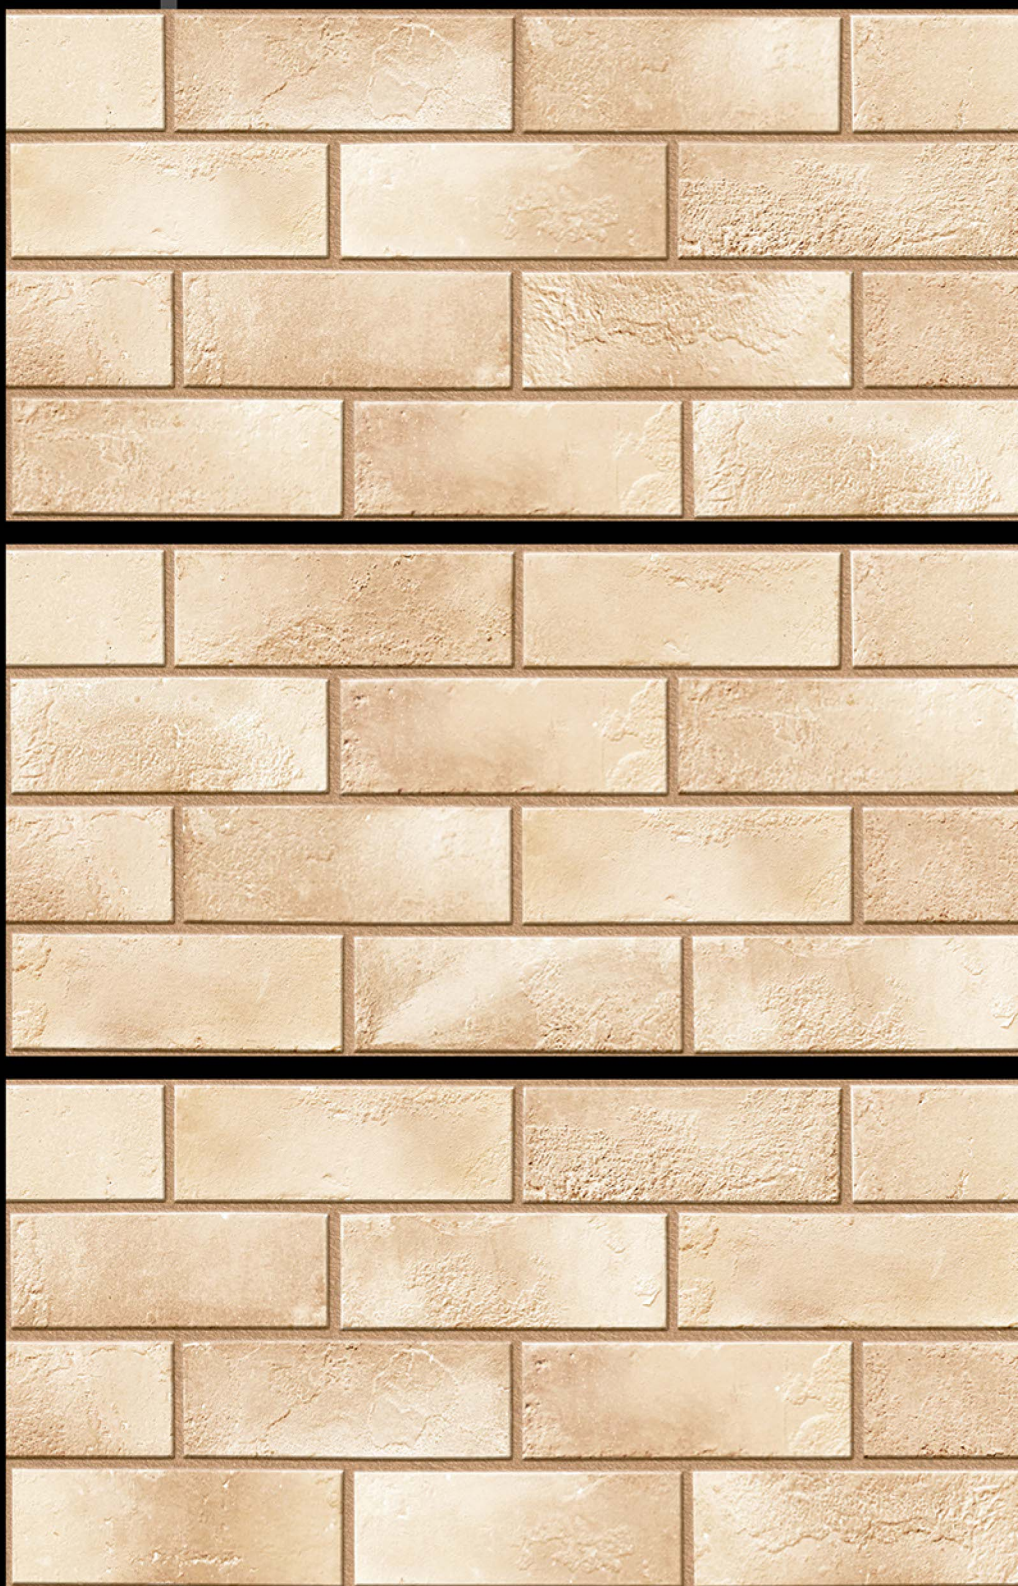

Zero
Maintenance

Eco
Friendly

Random
Design

MOSCOW - 06

High Depth

ELEVATION TILES

300 X 600 MM

RUSTIC / RANDOM