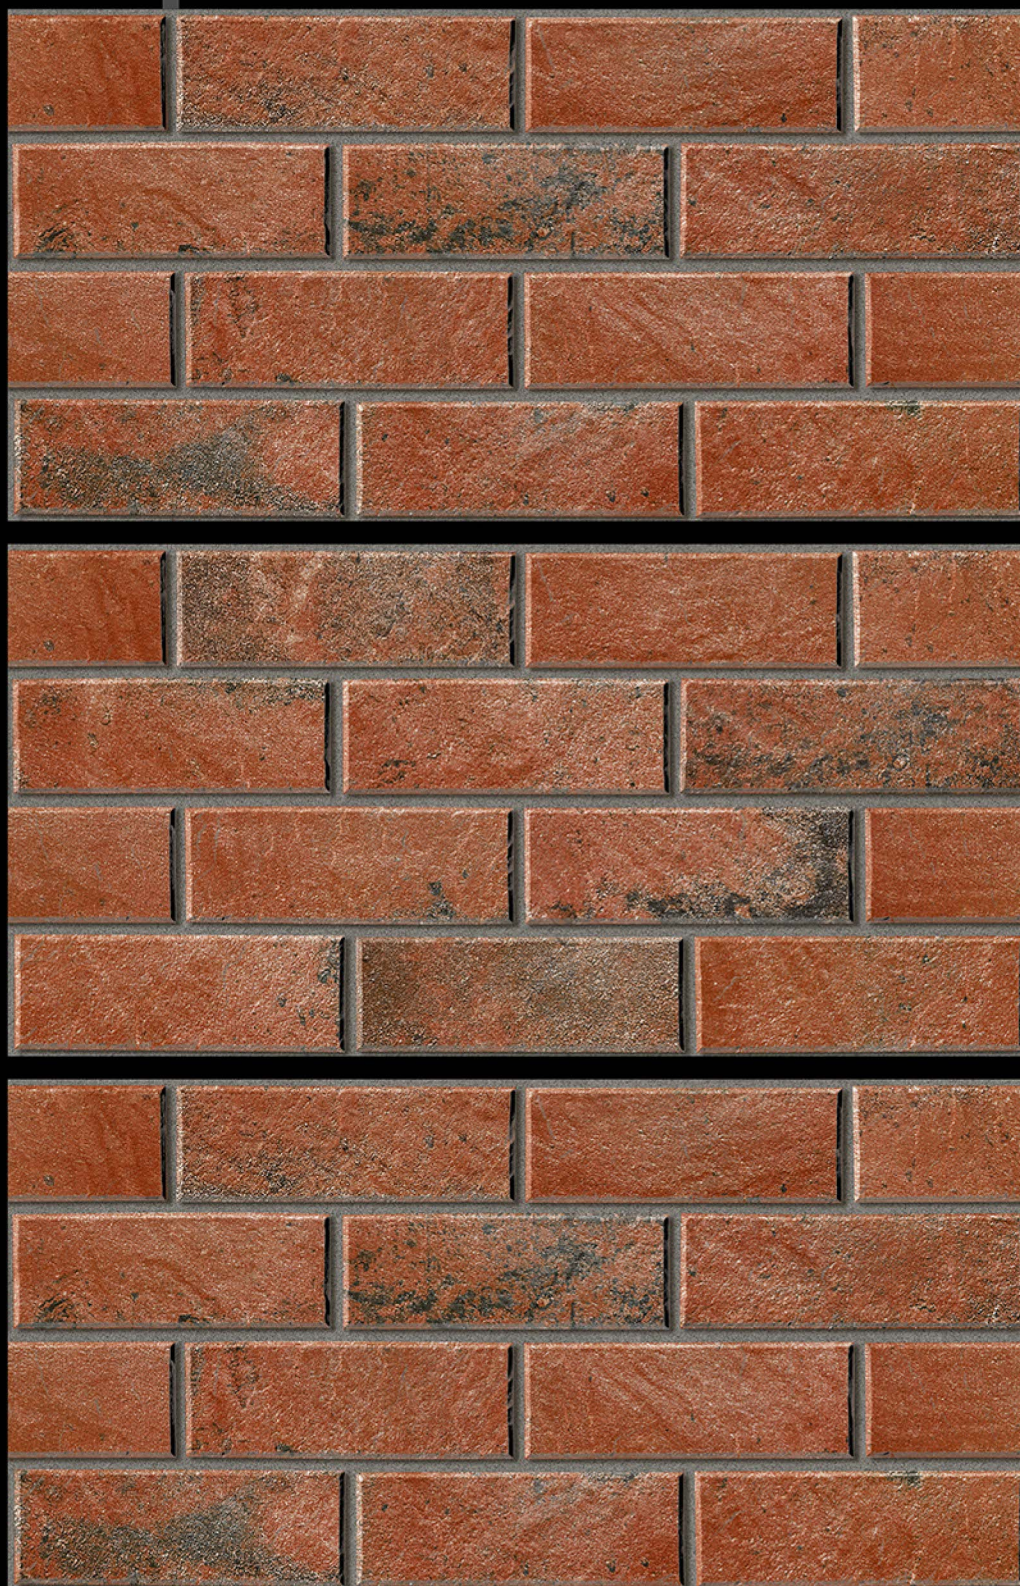

Random
Design

MOSCOW - 19

High Depth

ELEVATION TILES

300 X 600 MM

RUSTIC / RANDOM

Fire
Resistance

Zero
Maintenance