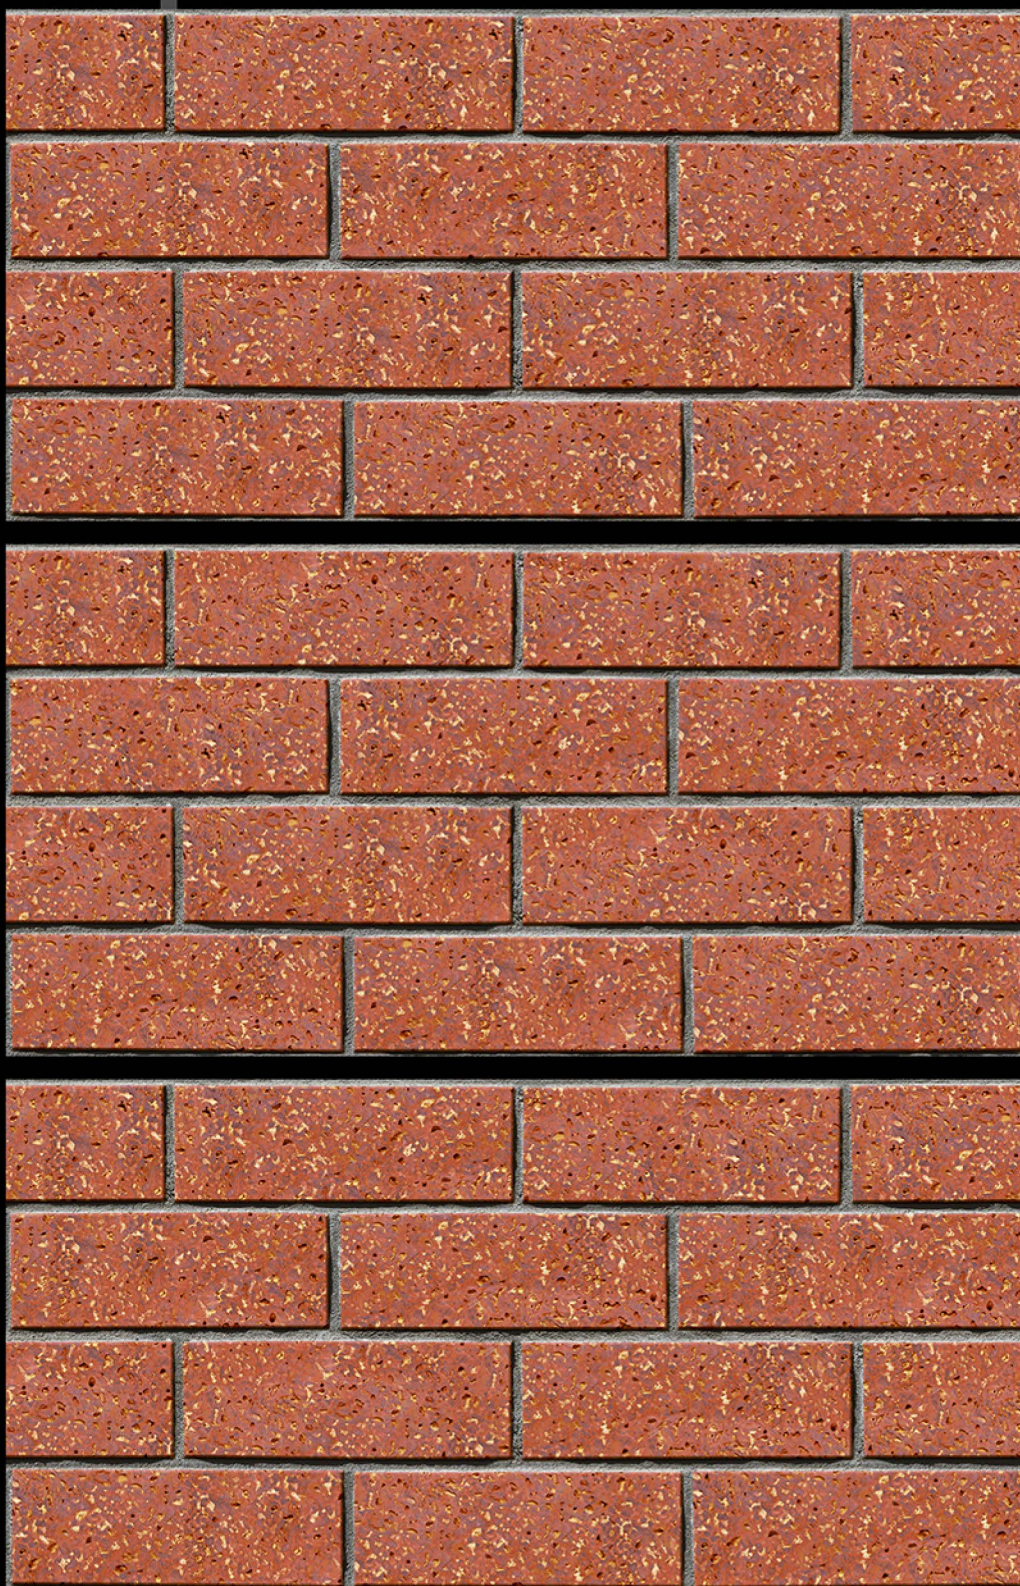

High Depth

ELEVATION TILES

300 X 600 MM

RUSTIC / RANDOM

Fire
Resistance

Zero
Maintenance

Eco
Friendly

Random
Design

MOSCOW - 08