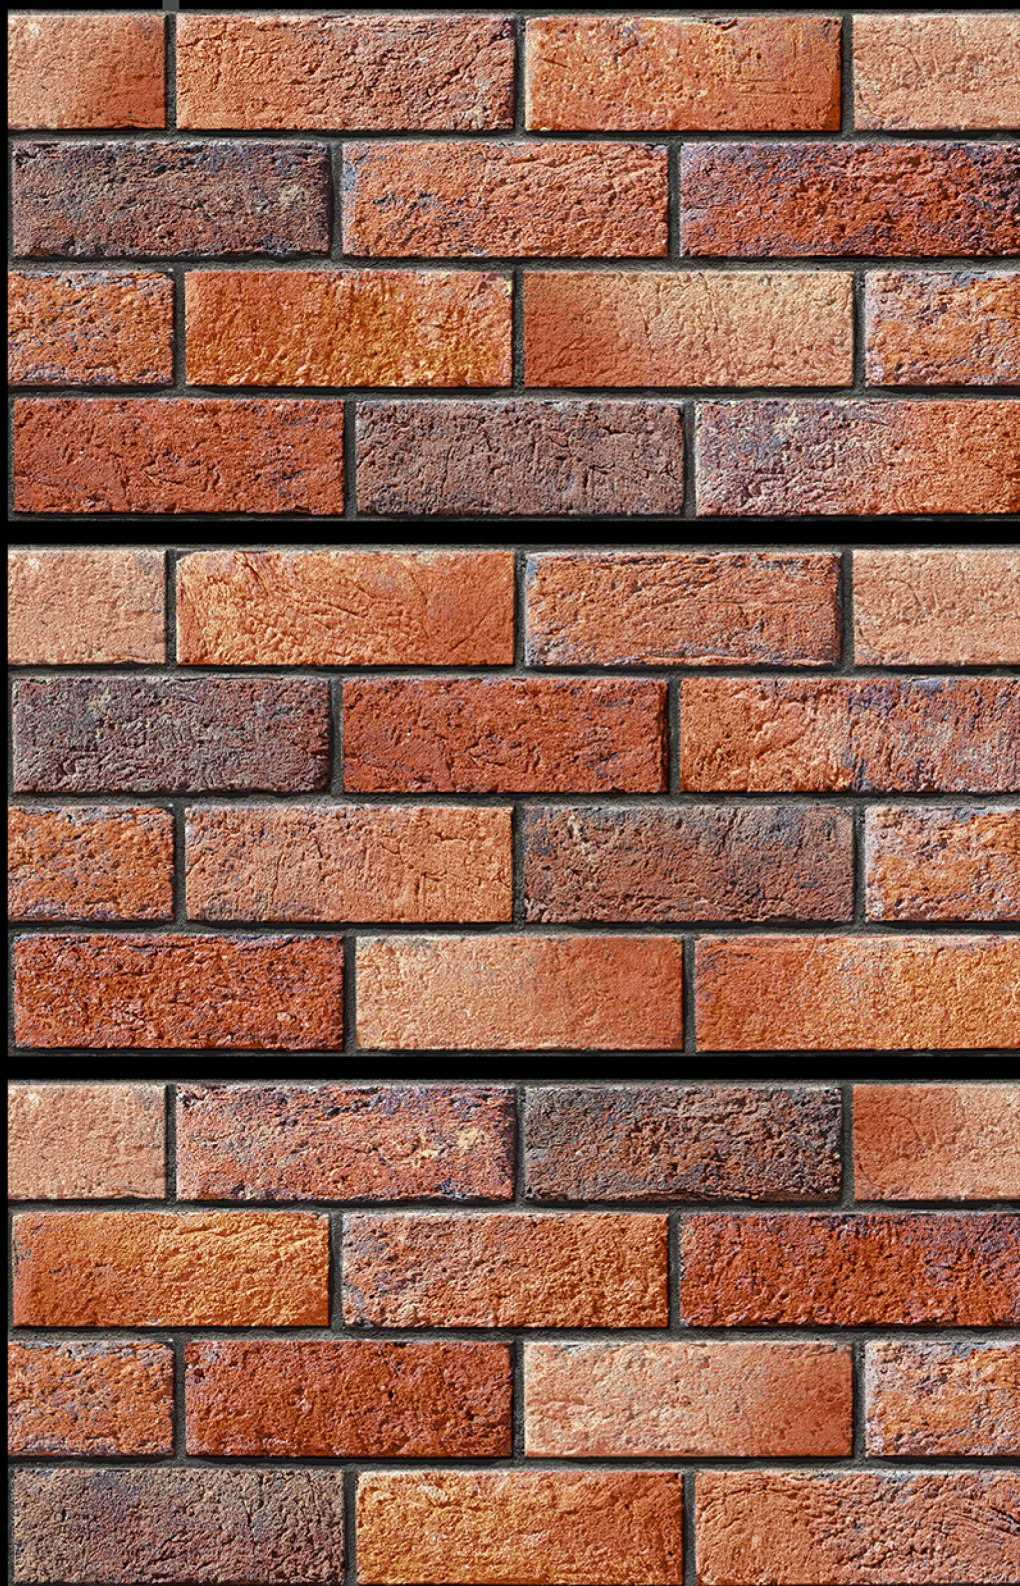

High Depth

ELEVATION TILES

300 X 600 MM

RUSTIC / RANDOM

Fire
Resistance

Zero
Maintenance

Eco
Friendly

Random
Design

MOSCOW - 09