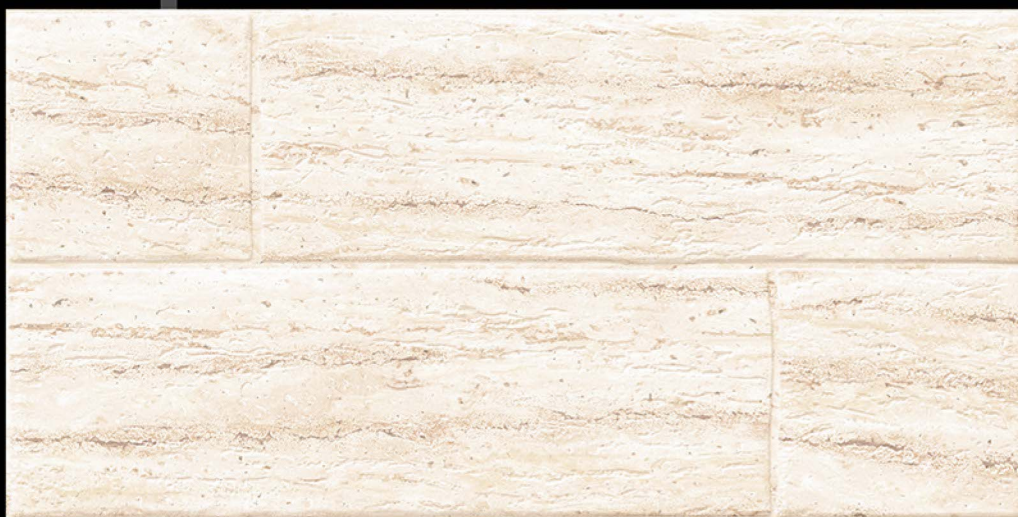

Random
Design

VENICE - 04 A

High Depth

ELEVATION TILES

300 X 600 MM

RUSTIC / RANDOM

Fire
Resistance

Zero
Maintenance