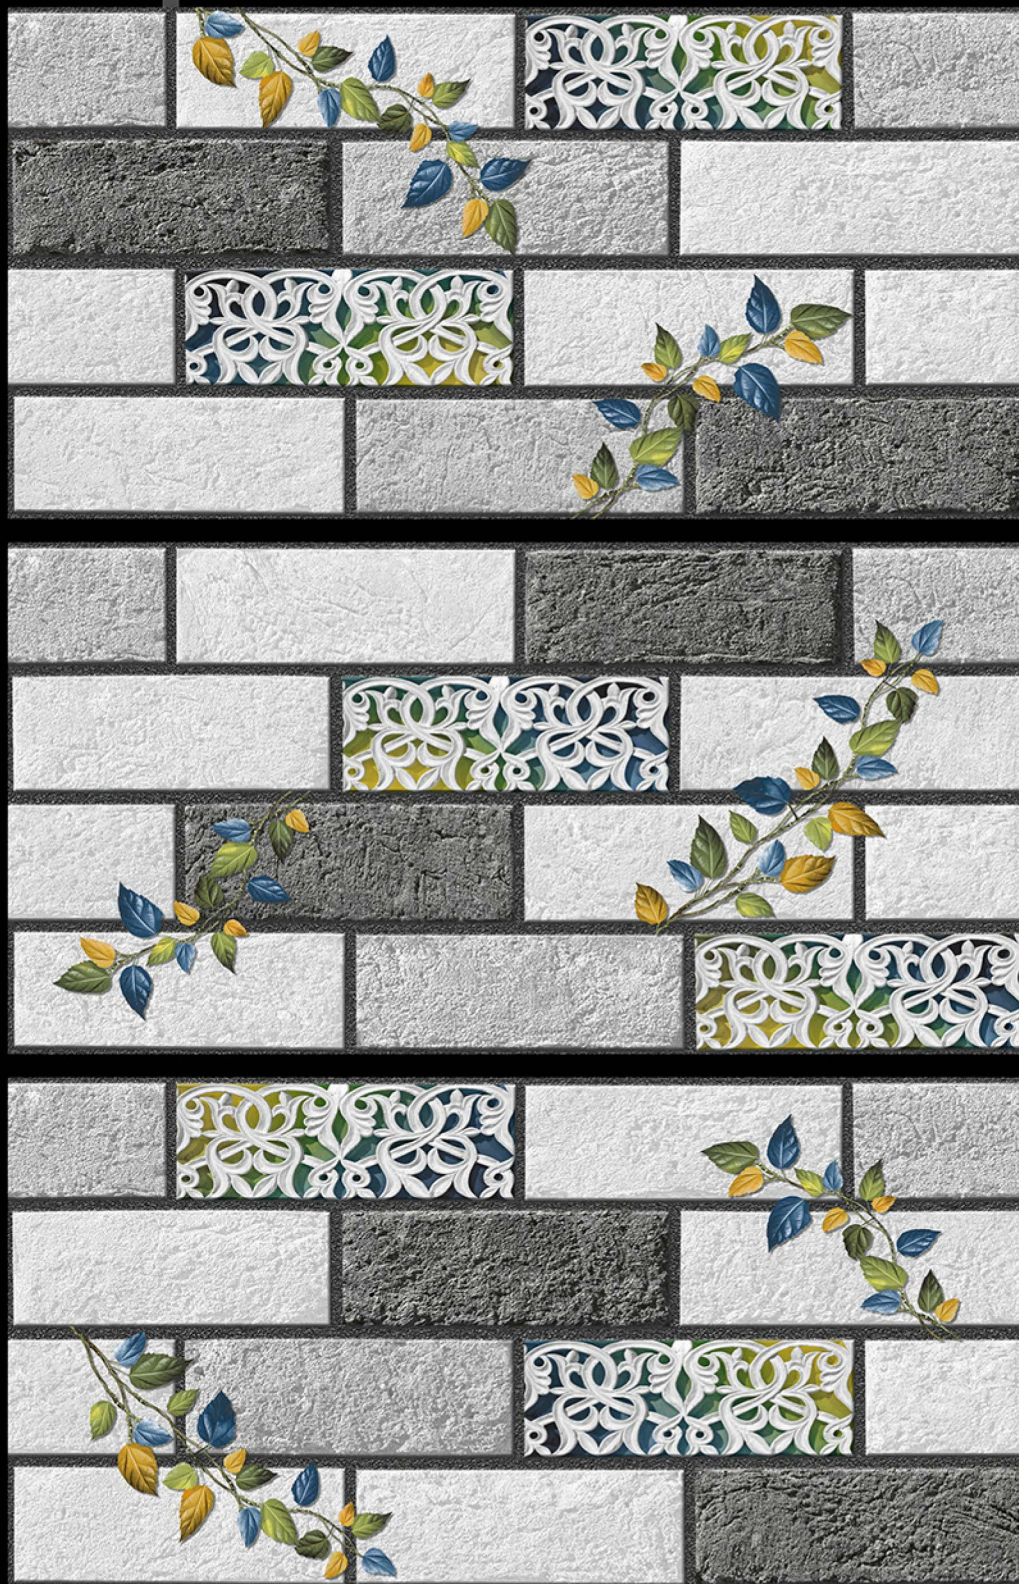

High Depth

ELEVATION TILES

300 X 600 MM

RUSTIC / RANDOM

Fire
Resistance

Zero
Maintenance

Eco
Friendly

Random
Design

MOSCOW - 10